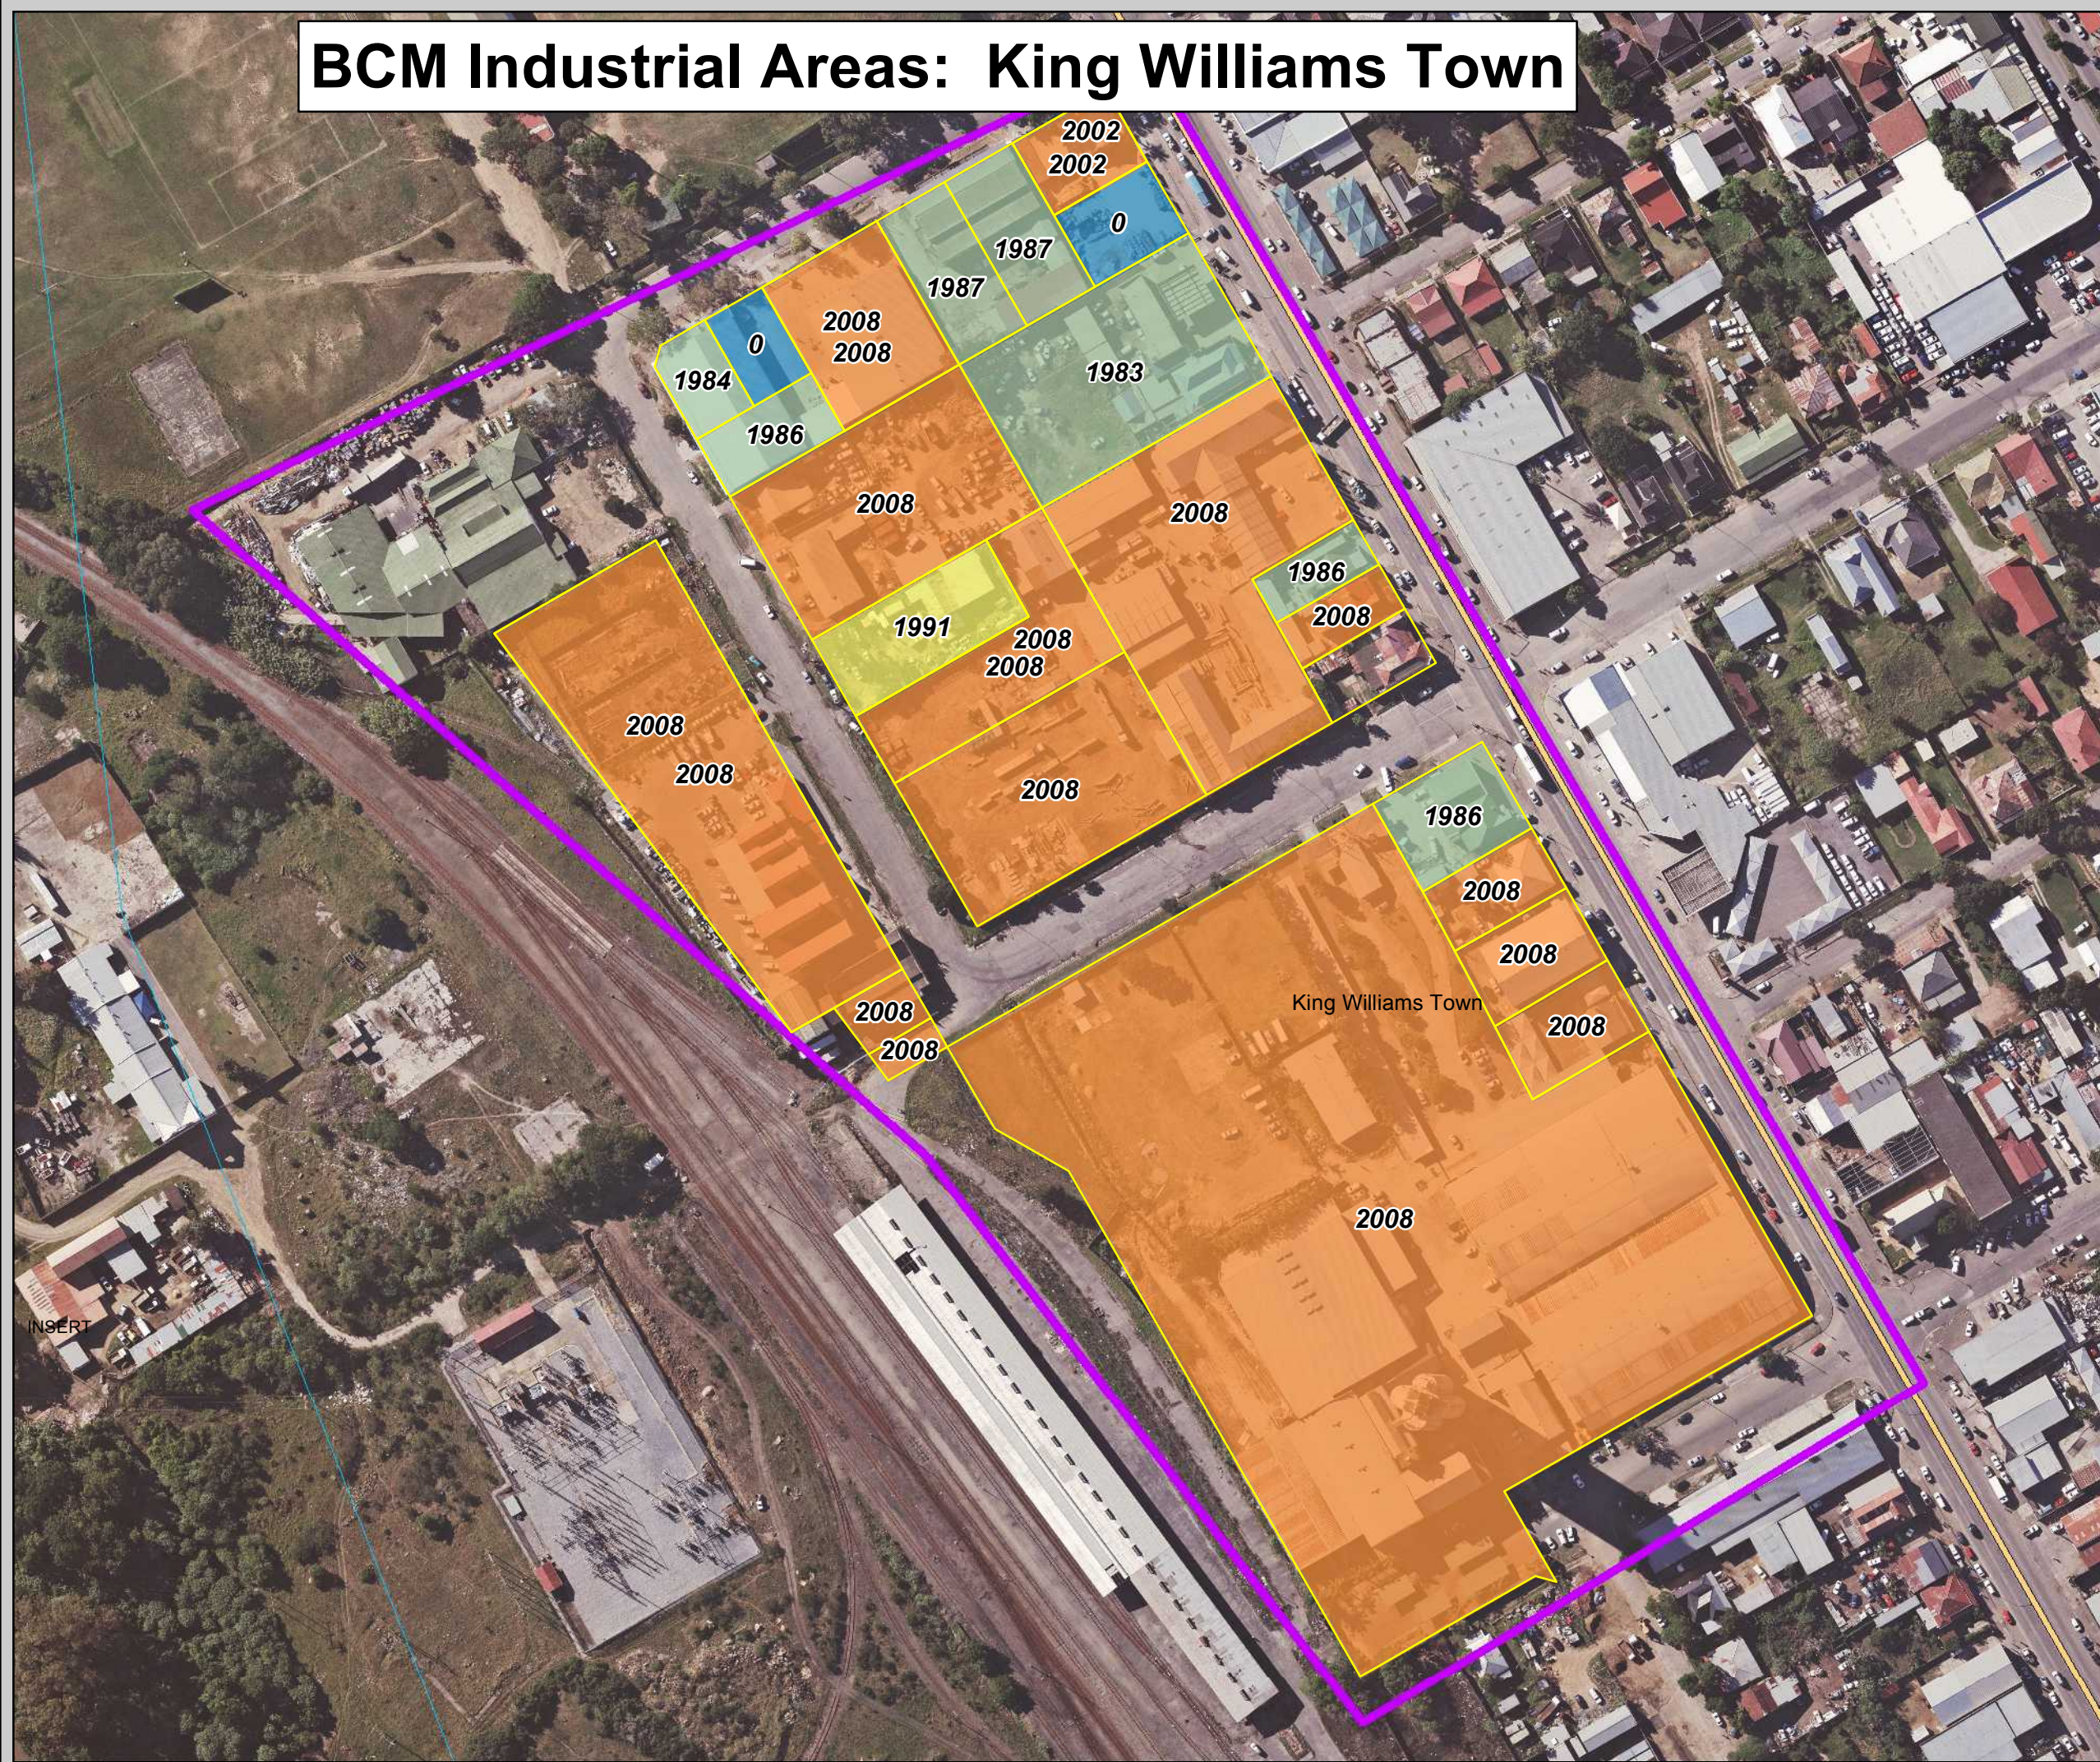

BCM Industrial Areas: King Williams Town

BUFFALO CITY METRO

INDUSTRIAL AREAS

LEGEND

- Airport
- Railroad
- National Road
- Trunk Road
- Main Road
- Urban Edge
- Suburbs
- **Time Category**
- Before 1980
- 1980-1990
- 1990-2000
- 2000-2010
- 2010-2015
- Industrial Areas

Date: 2015/05/14

INSERT