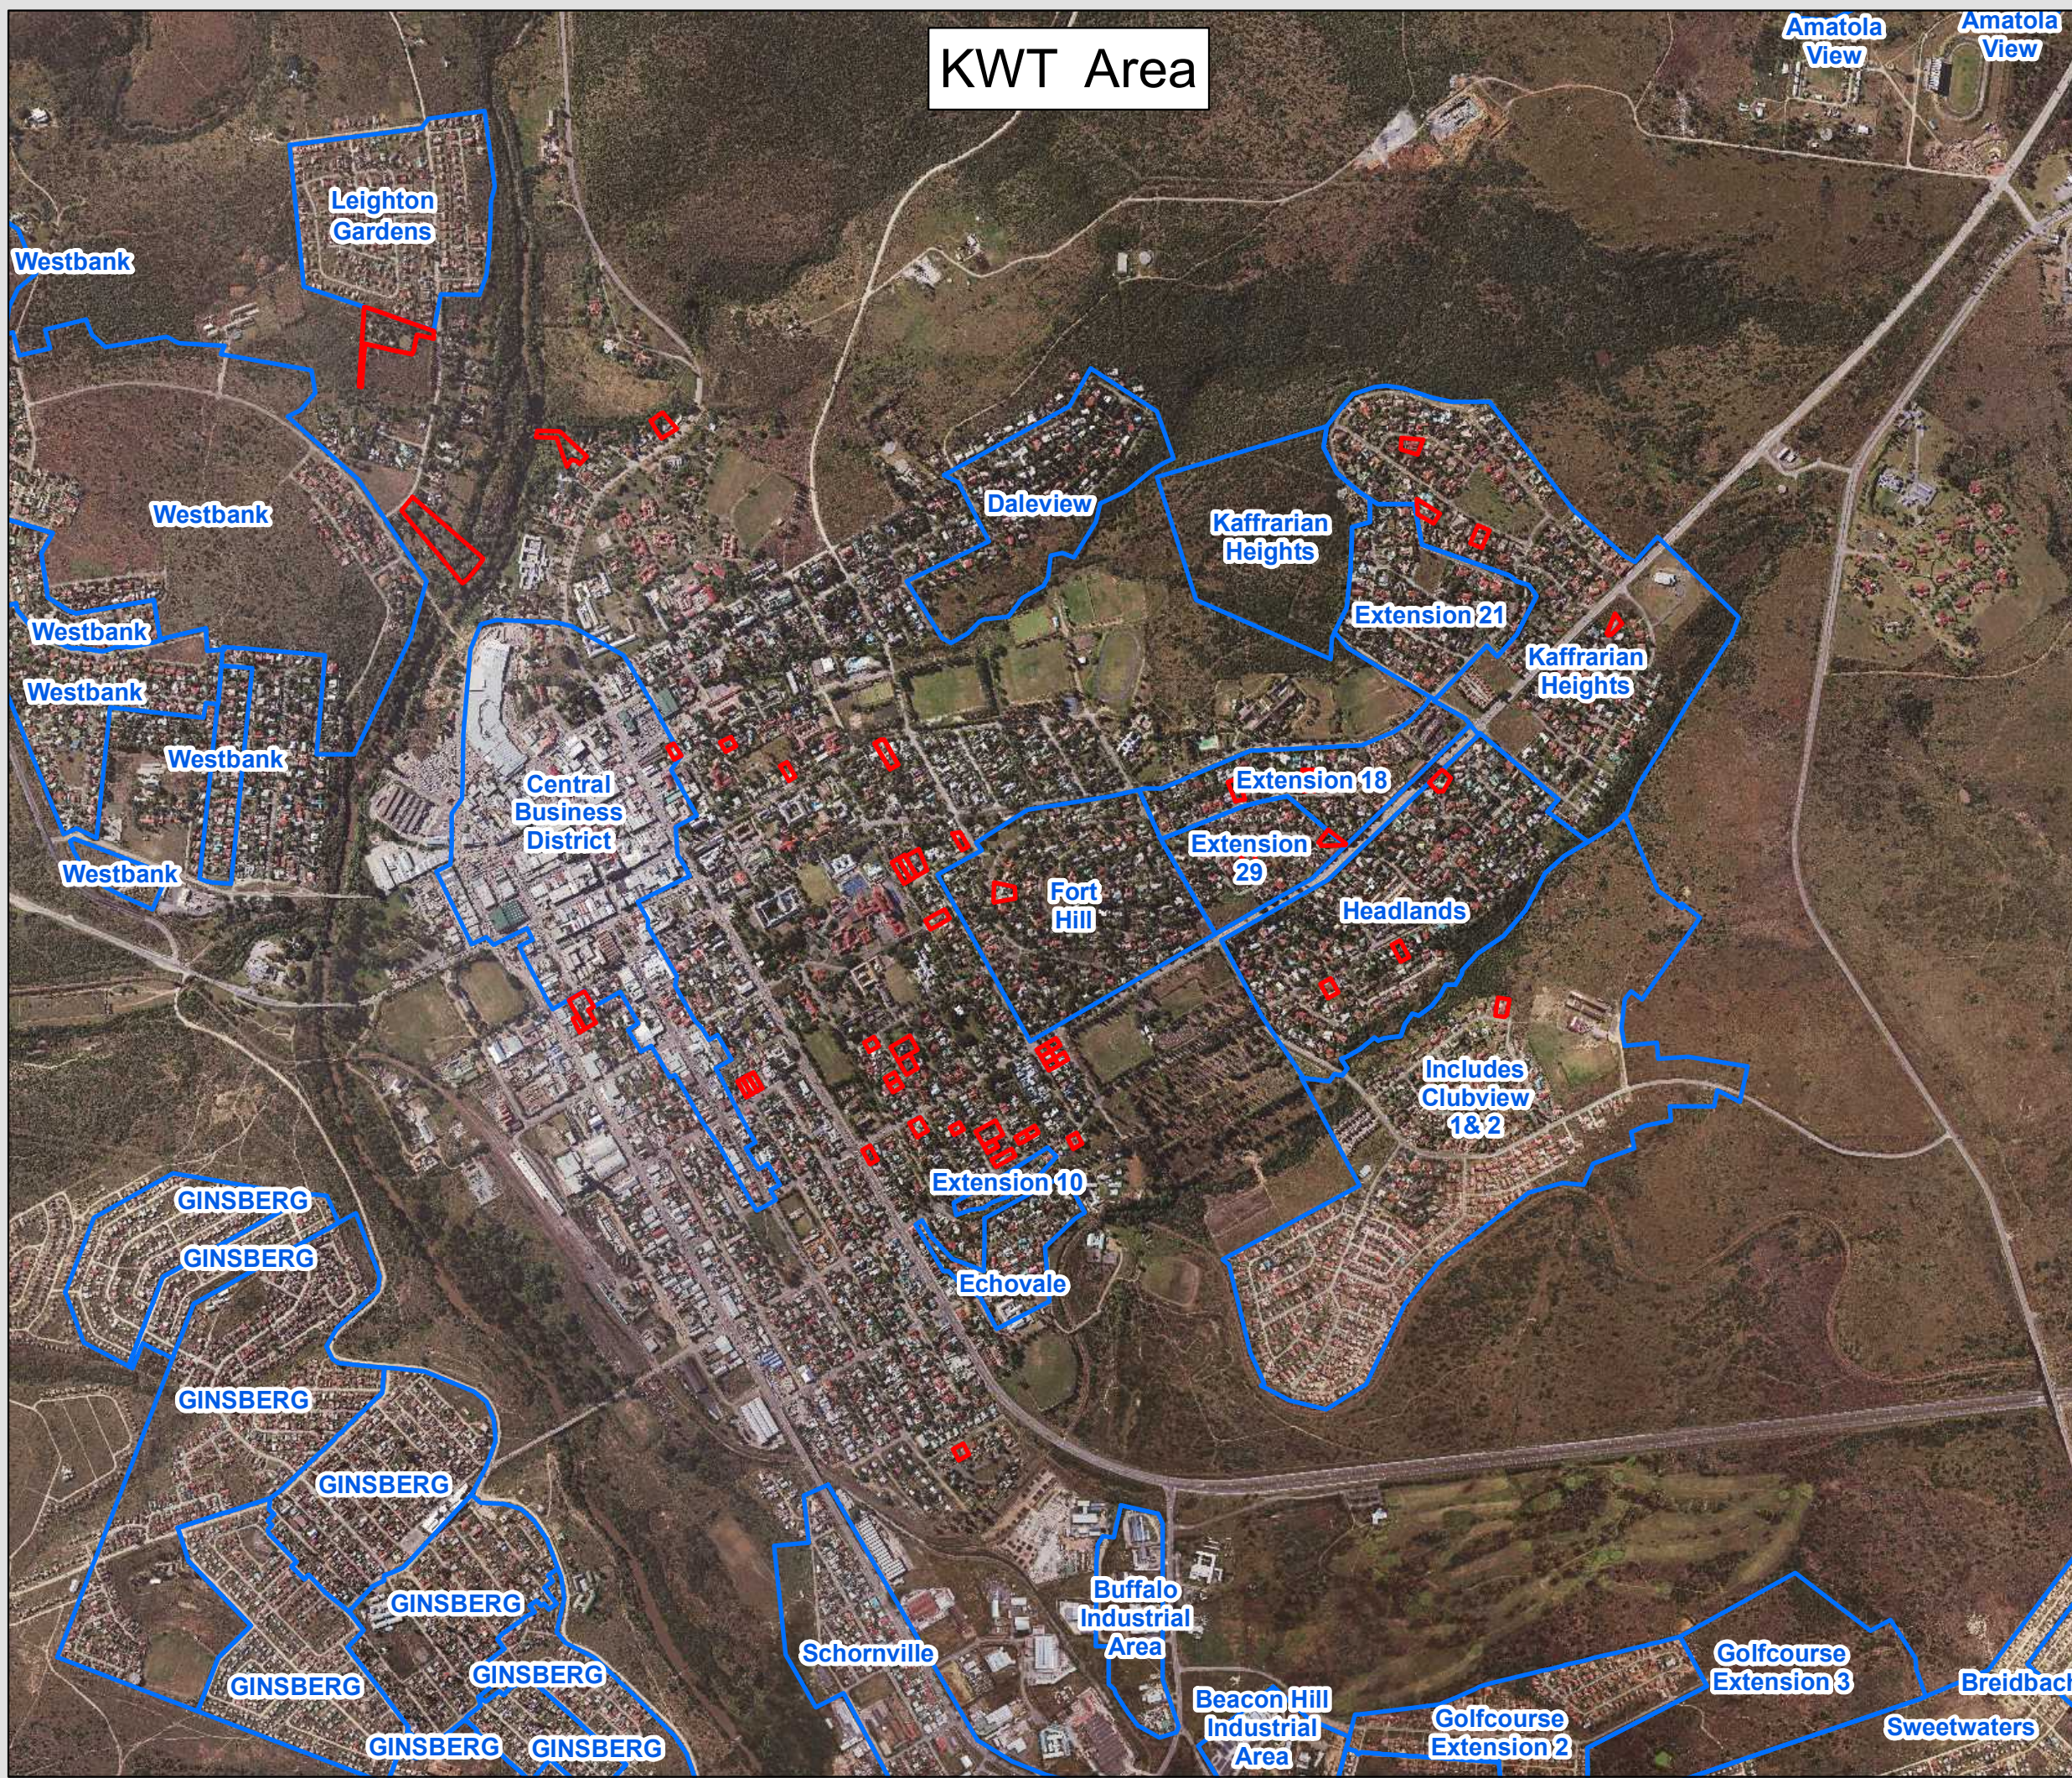

KWT Area

BUFFALO CITY METROPOLITAN MUNICIPALITY

DIRECTORATE OF PLANNING AND ECONOMIC DEVELOPMENT

TITLE:

GUESTHOUSES
KWT Area

Legend

-  Guesthouses
-  Suburbs

BUFFALO CITY METROPOLITAN MUNICIPALITY