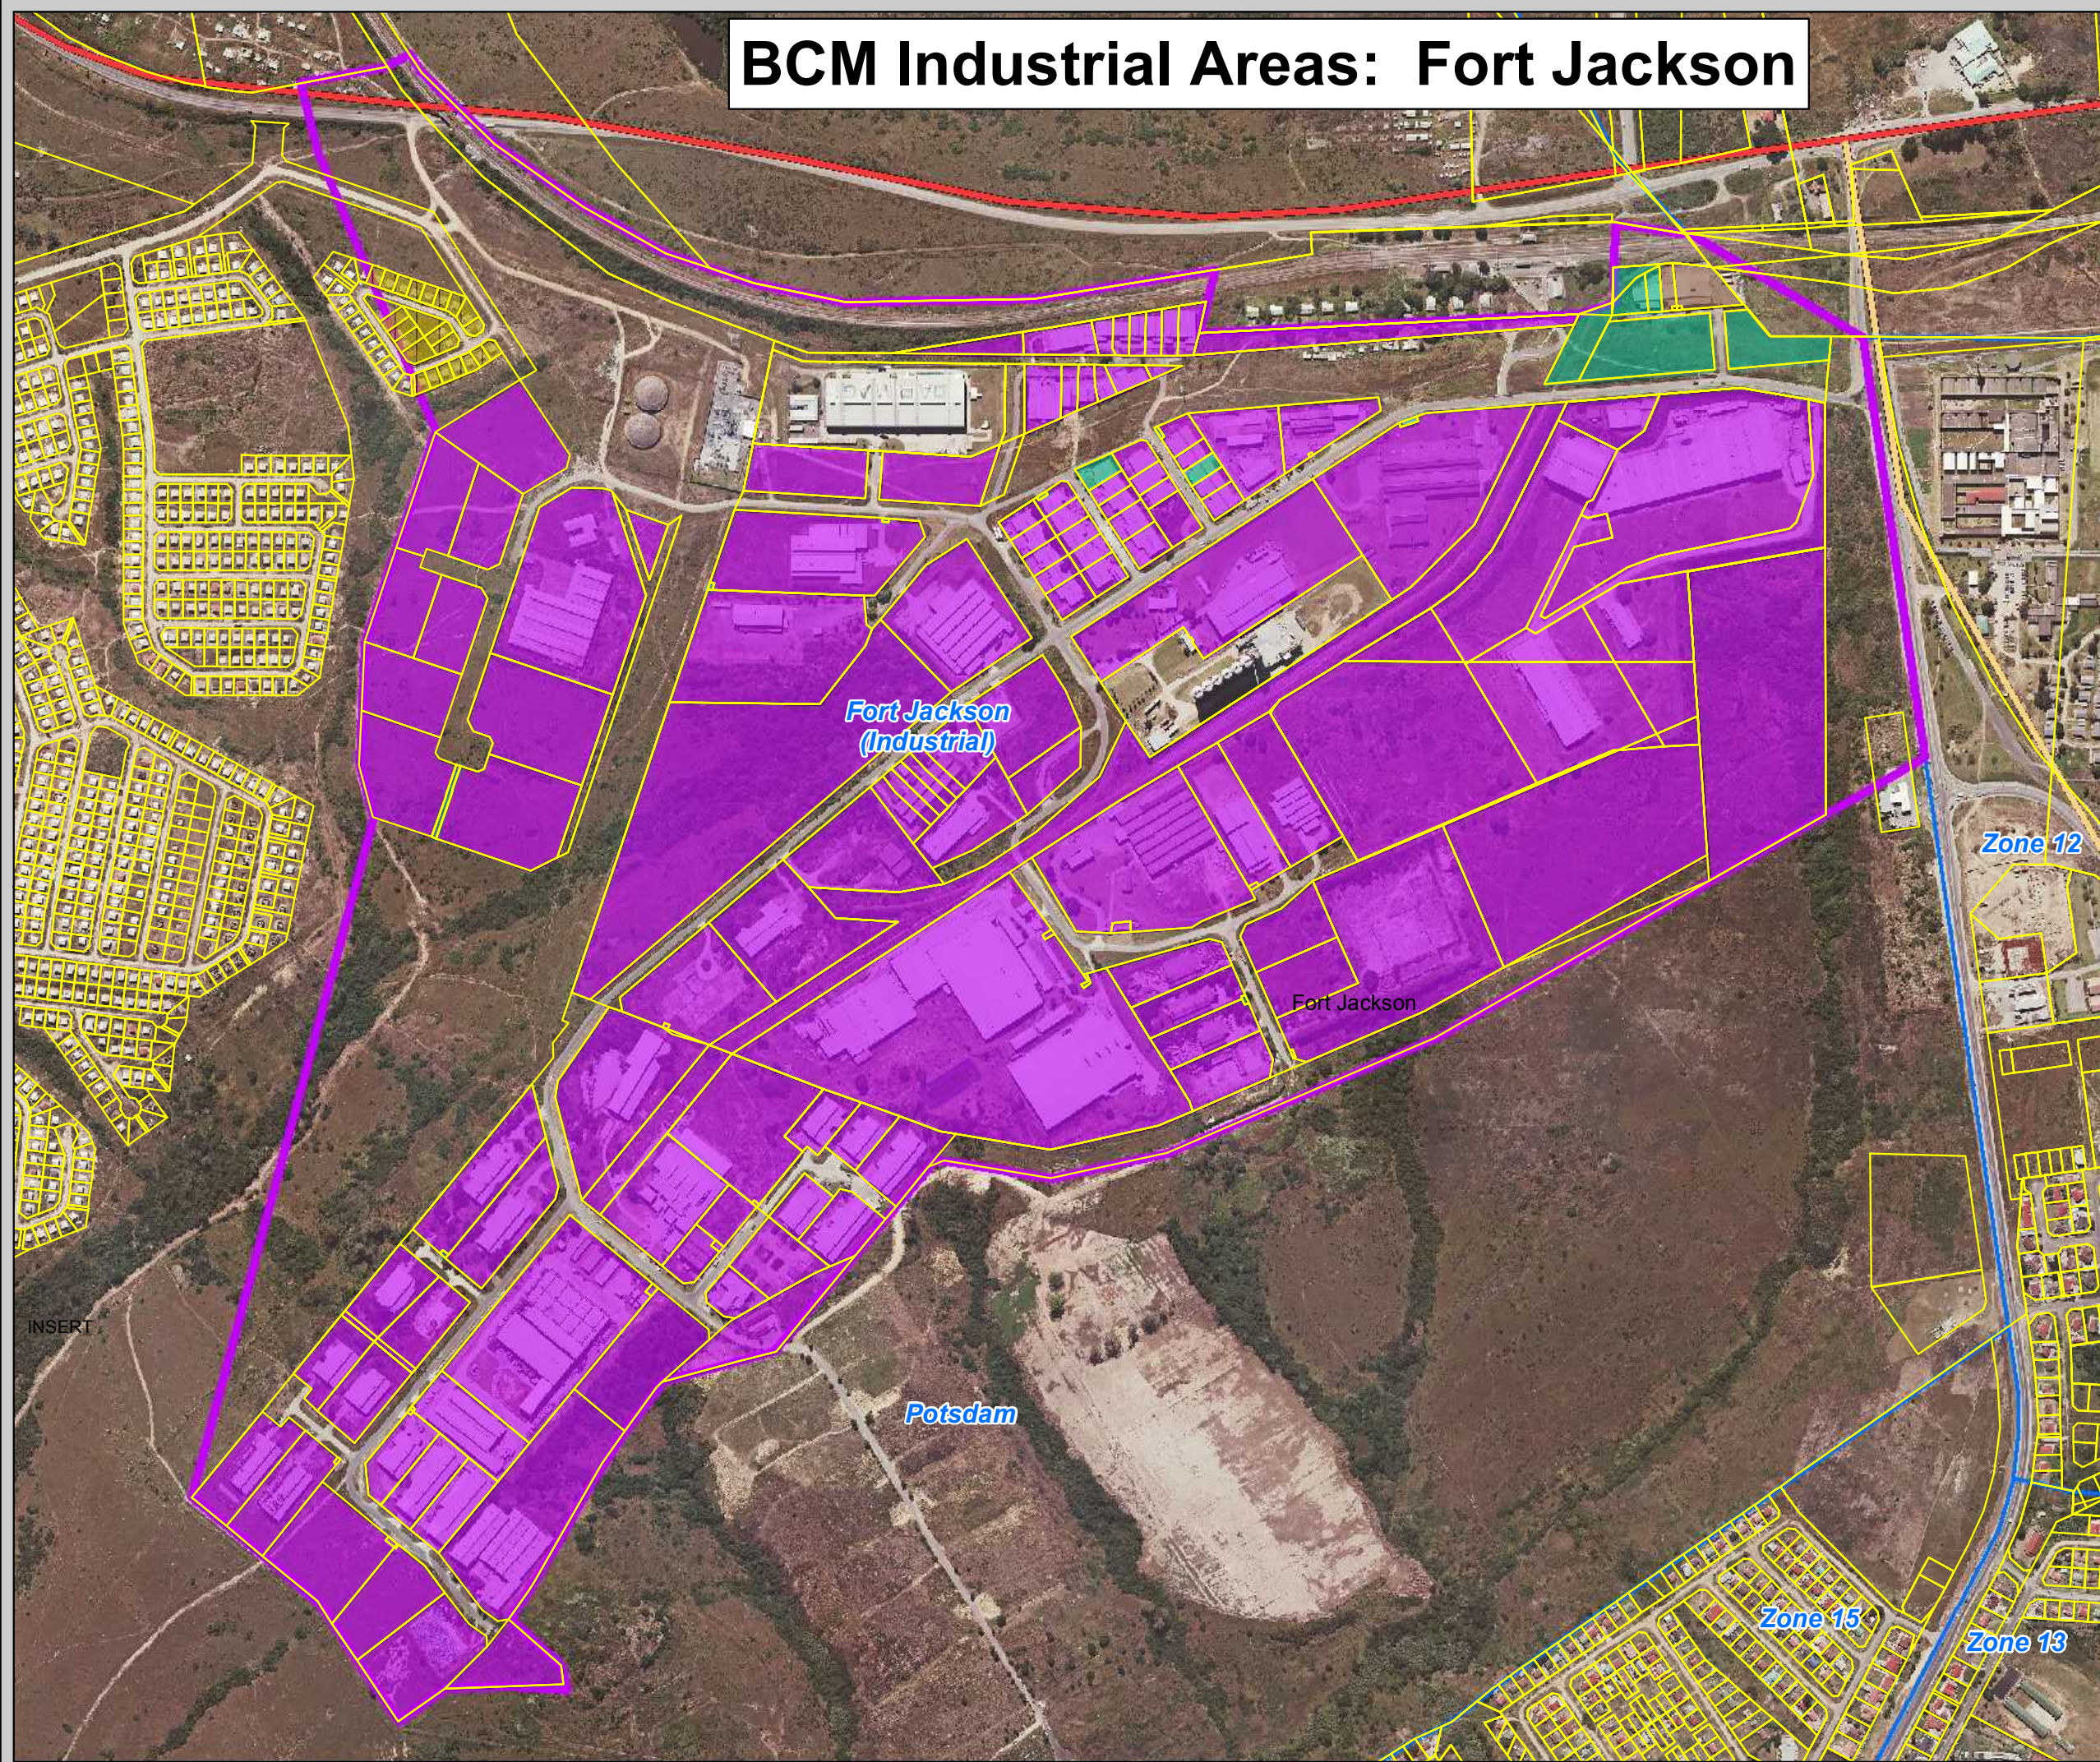

BCM Industrial Areas: Fort Jackson

BUFFALO CITY METRO

INDUSTRIAL AREAS ZONING

LEGEND

- Urban Edge
- Suburbs
- Industrial Areas
- AGRI
- AUT1
- AUT2
- BUS1
- BUS2
- BUS3
- BUS4
- BUS5
- IND1
- IND2
- INS1
- INS2
- INS3
- MZ
- POS1
- POS2
- RES3A
- RES3B
- RES5
- TPT1
- TPT2

Date: 2015/05/25

INSERT