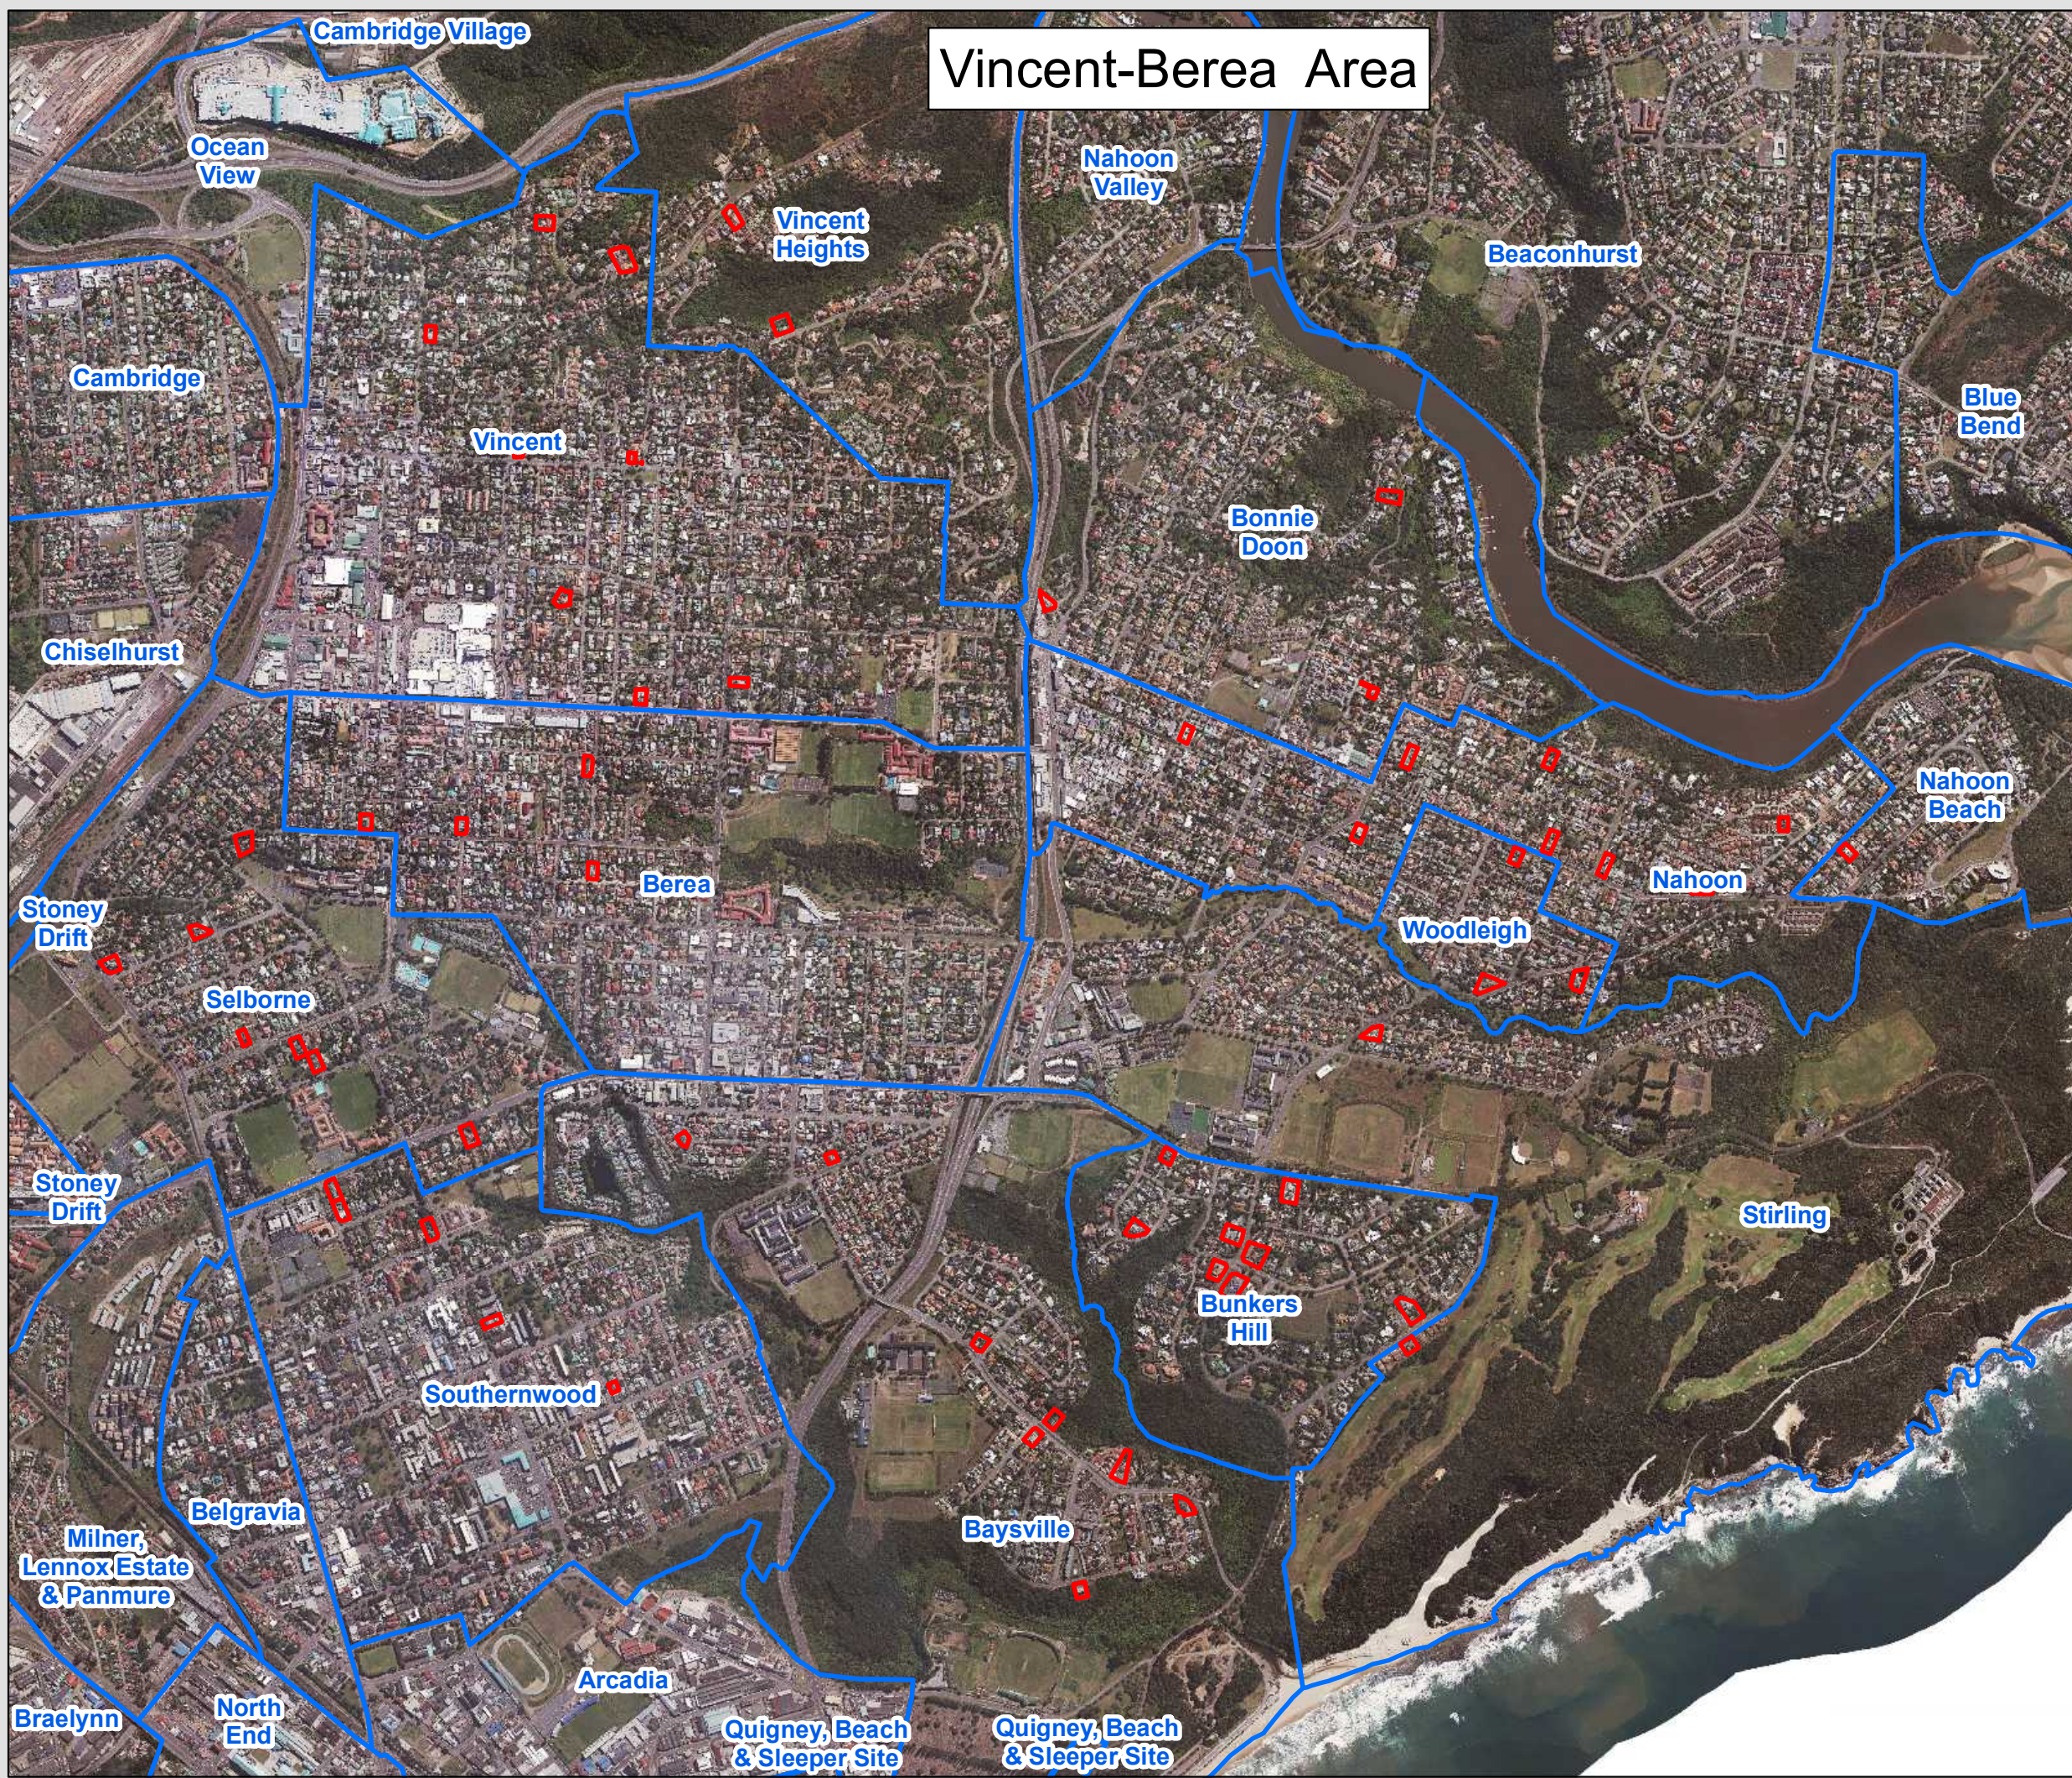

Vincent-Berea Area

BUFFALO CITY METROPOLITAN MUNICIPALITY

DIRECTORATE OF PLANNING AND ECONOMIC DEVELOPMENT

TITLE:

GUESTHOUSES

Vincent-Berea Area

Legend

- Guesthouses
- Suburbs

BUFFALO CITY METROPOLITAN MUNICIPALITY

Limits of Liability and Warranty Disclaimer
BCMM makes no warranty of any kind, expressed or implied, with regard to the data illustrated, and shall not be liable in any event for any incidental or consequential damage resulting from its use.