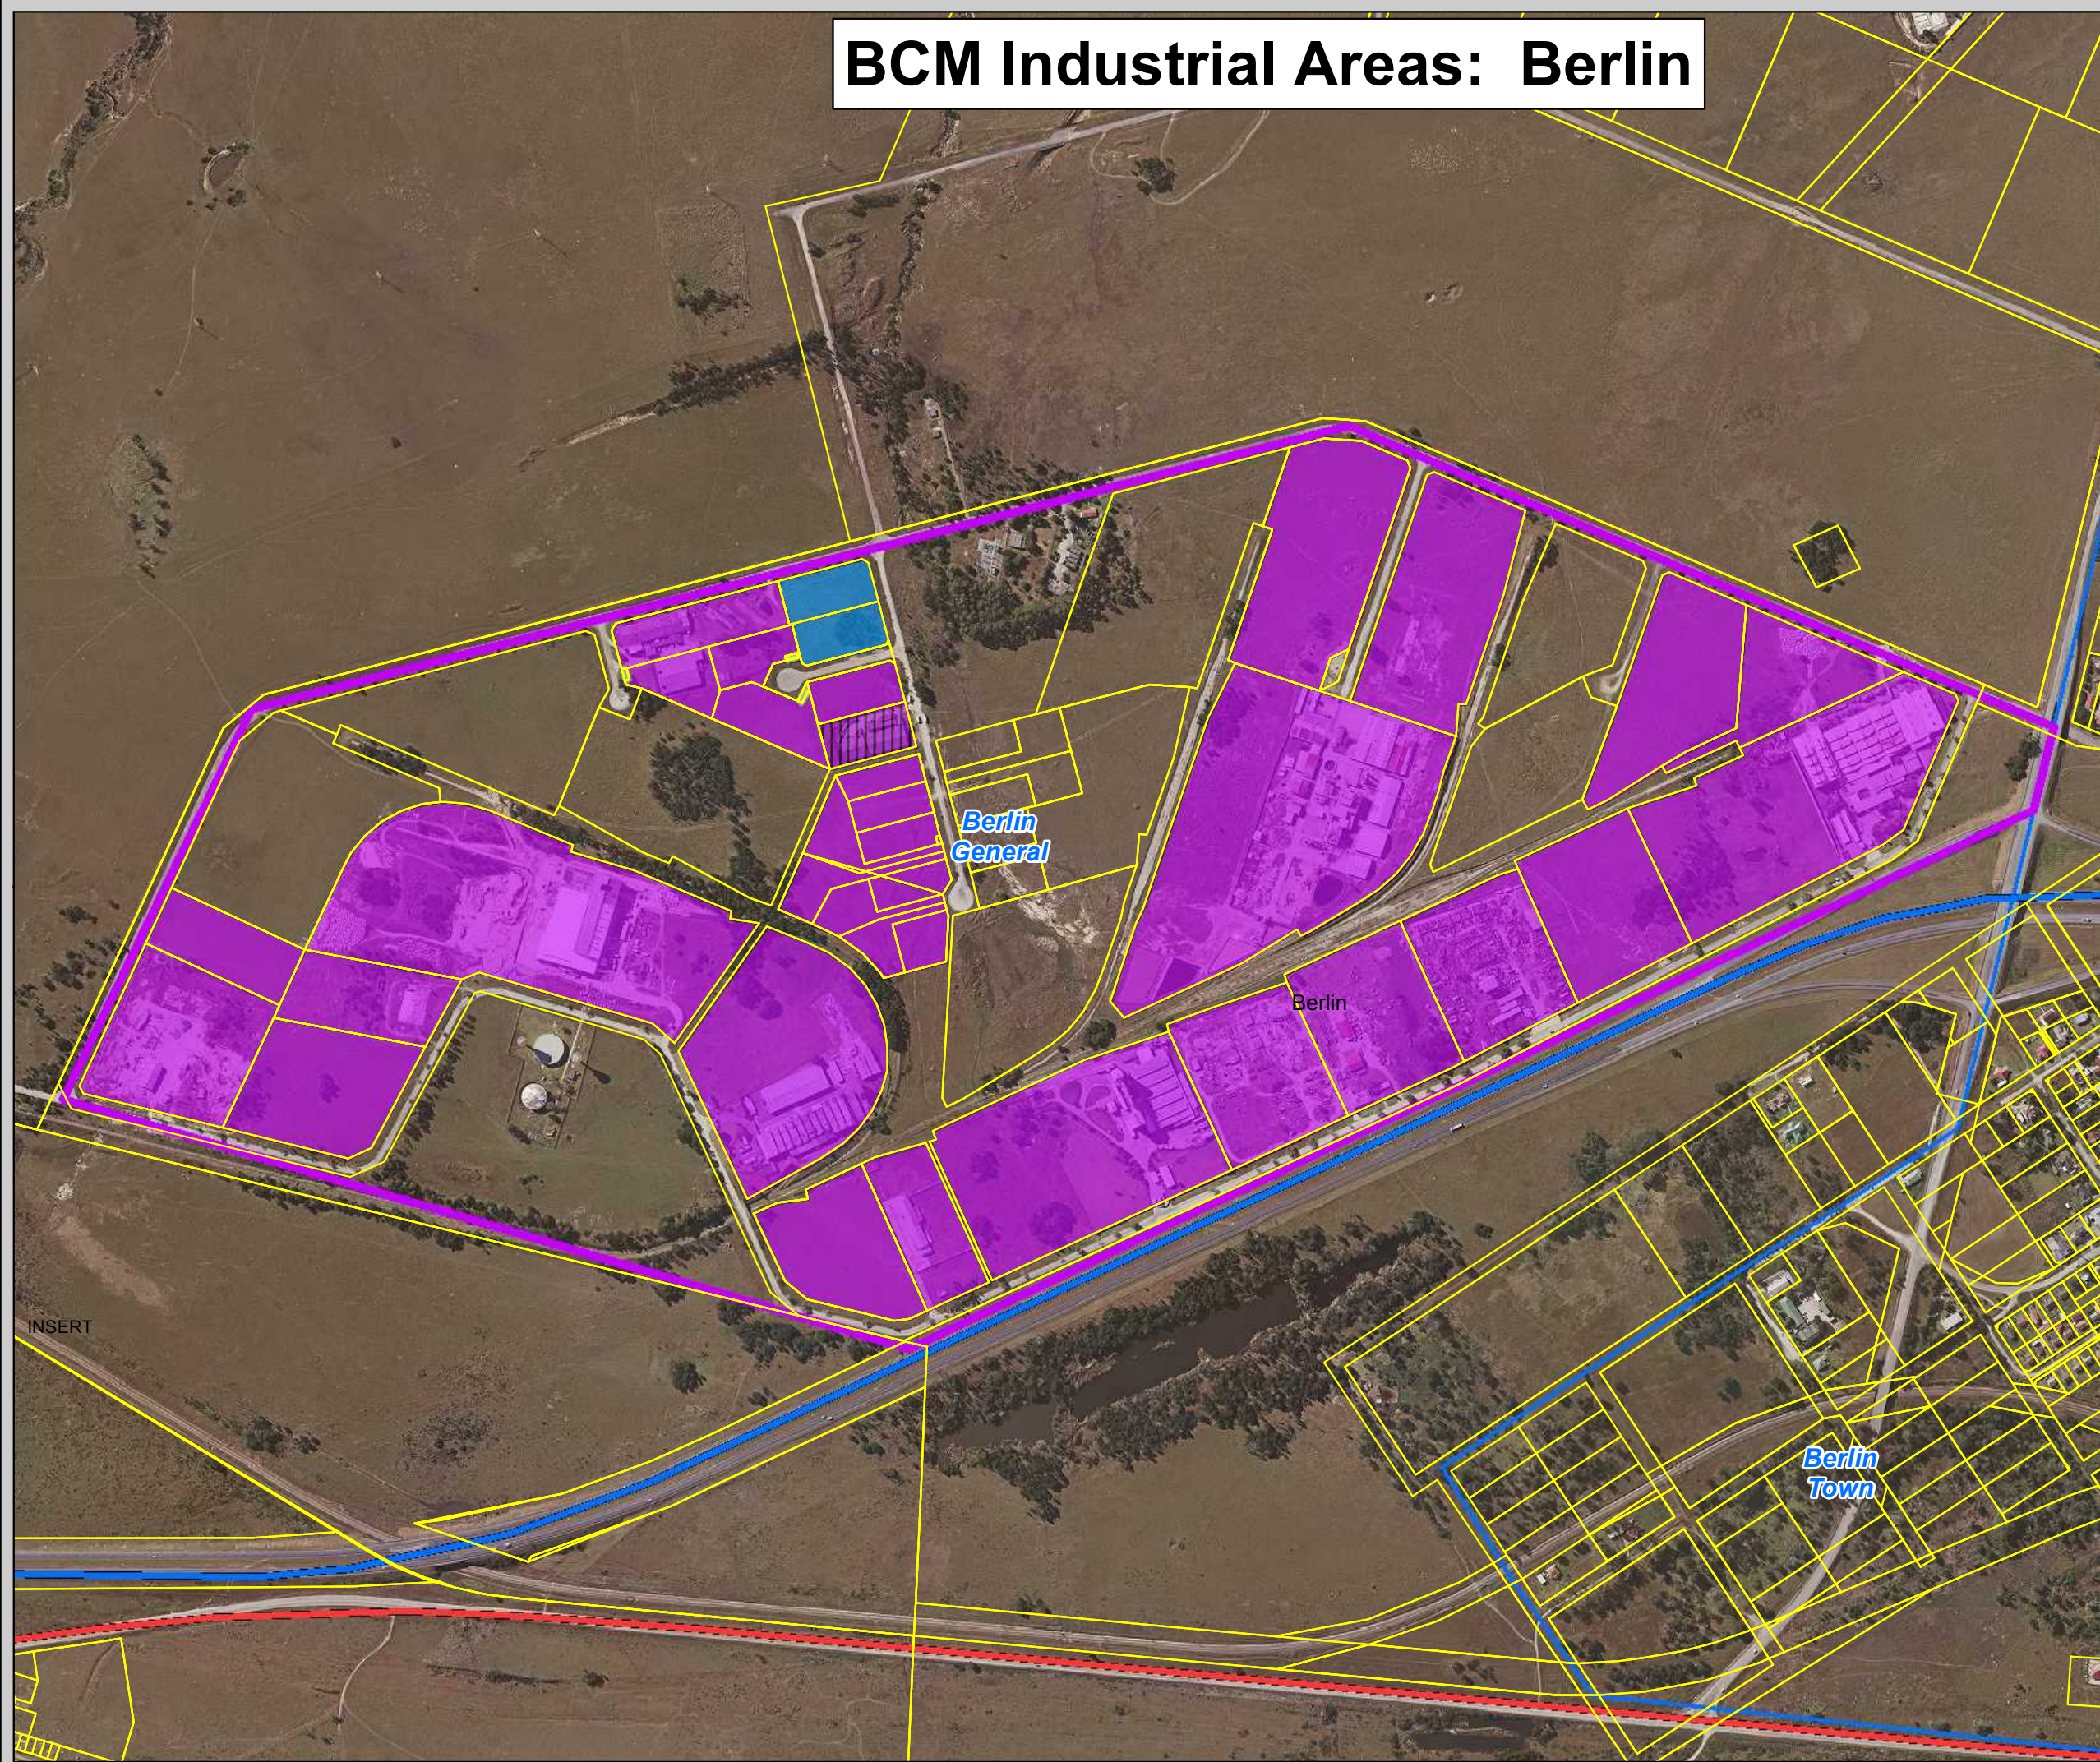

BCM Industrial Areas: Berlin

BUFFALO CITY METRO

INDUSTRIAL AREAS ZONING

LEGEND

- Urban Edge
- Suburbs
- Industrial Areas
- AGRI
- AUT1
- AUT2
- BUS1
- BUS2
- BUS3
- BUS4
- BUS5
- IND1
- IND2
- INS1
- INS2
- INS3
- MZ
- POS1
- POS2
- RES3A
- RES3B
- RES5
- TPT1
- TPT2

Date: 2015/05/25

INSERT