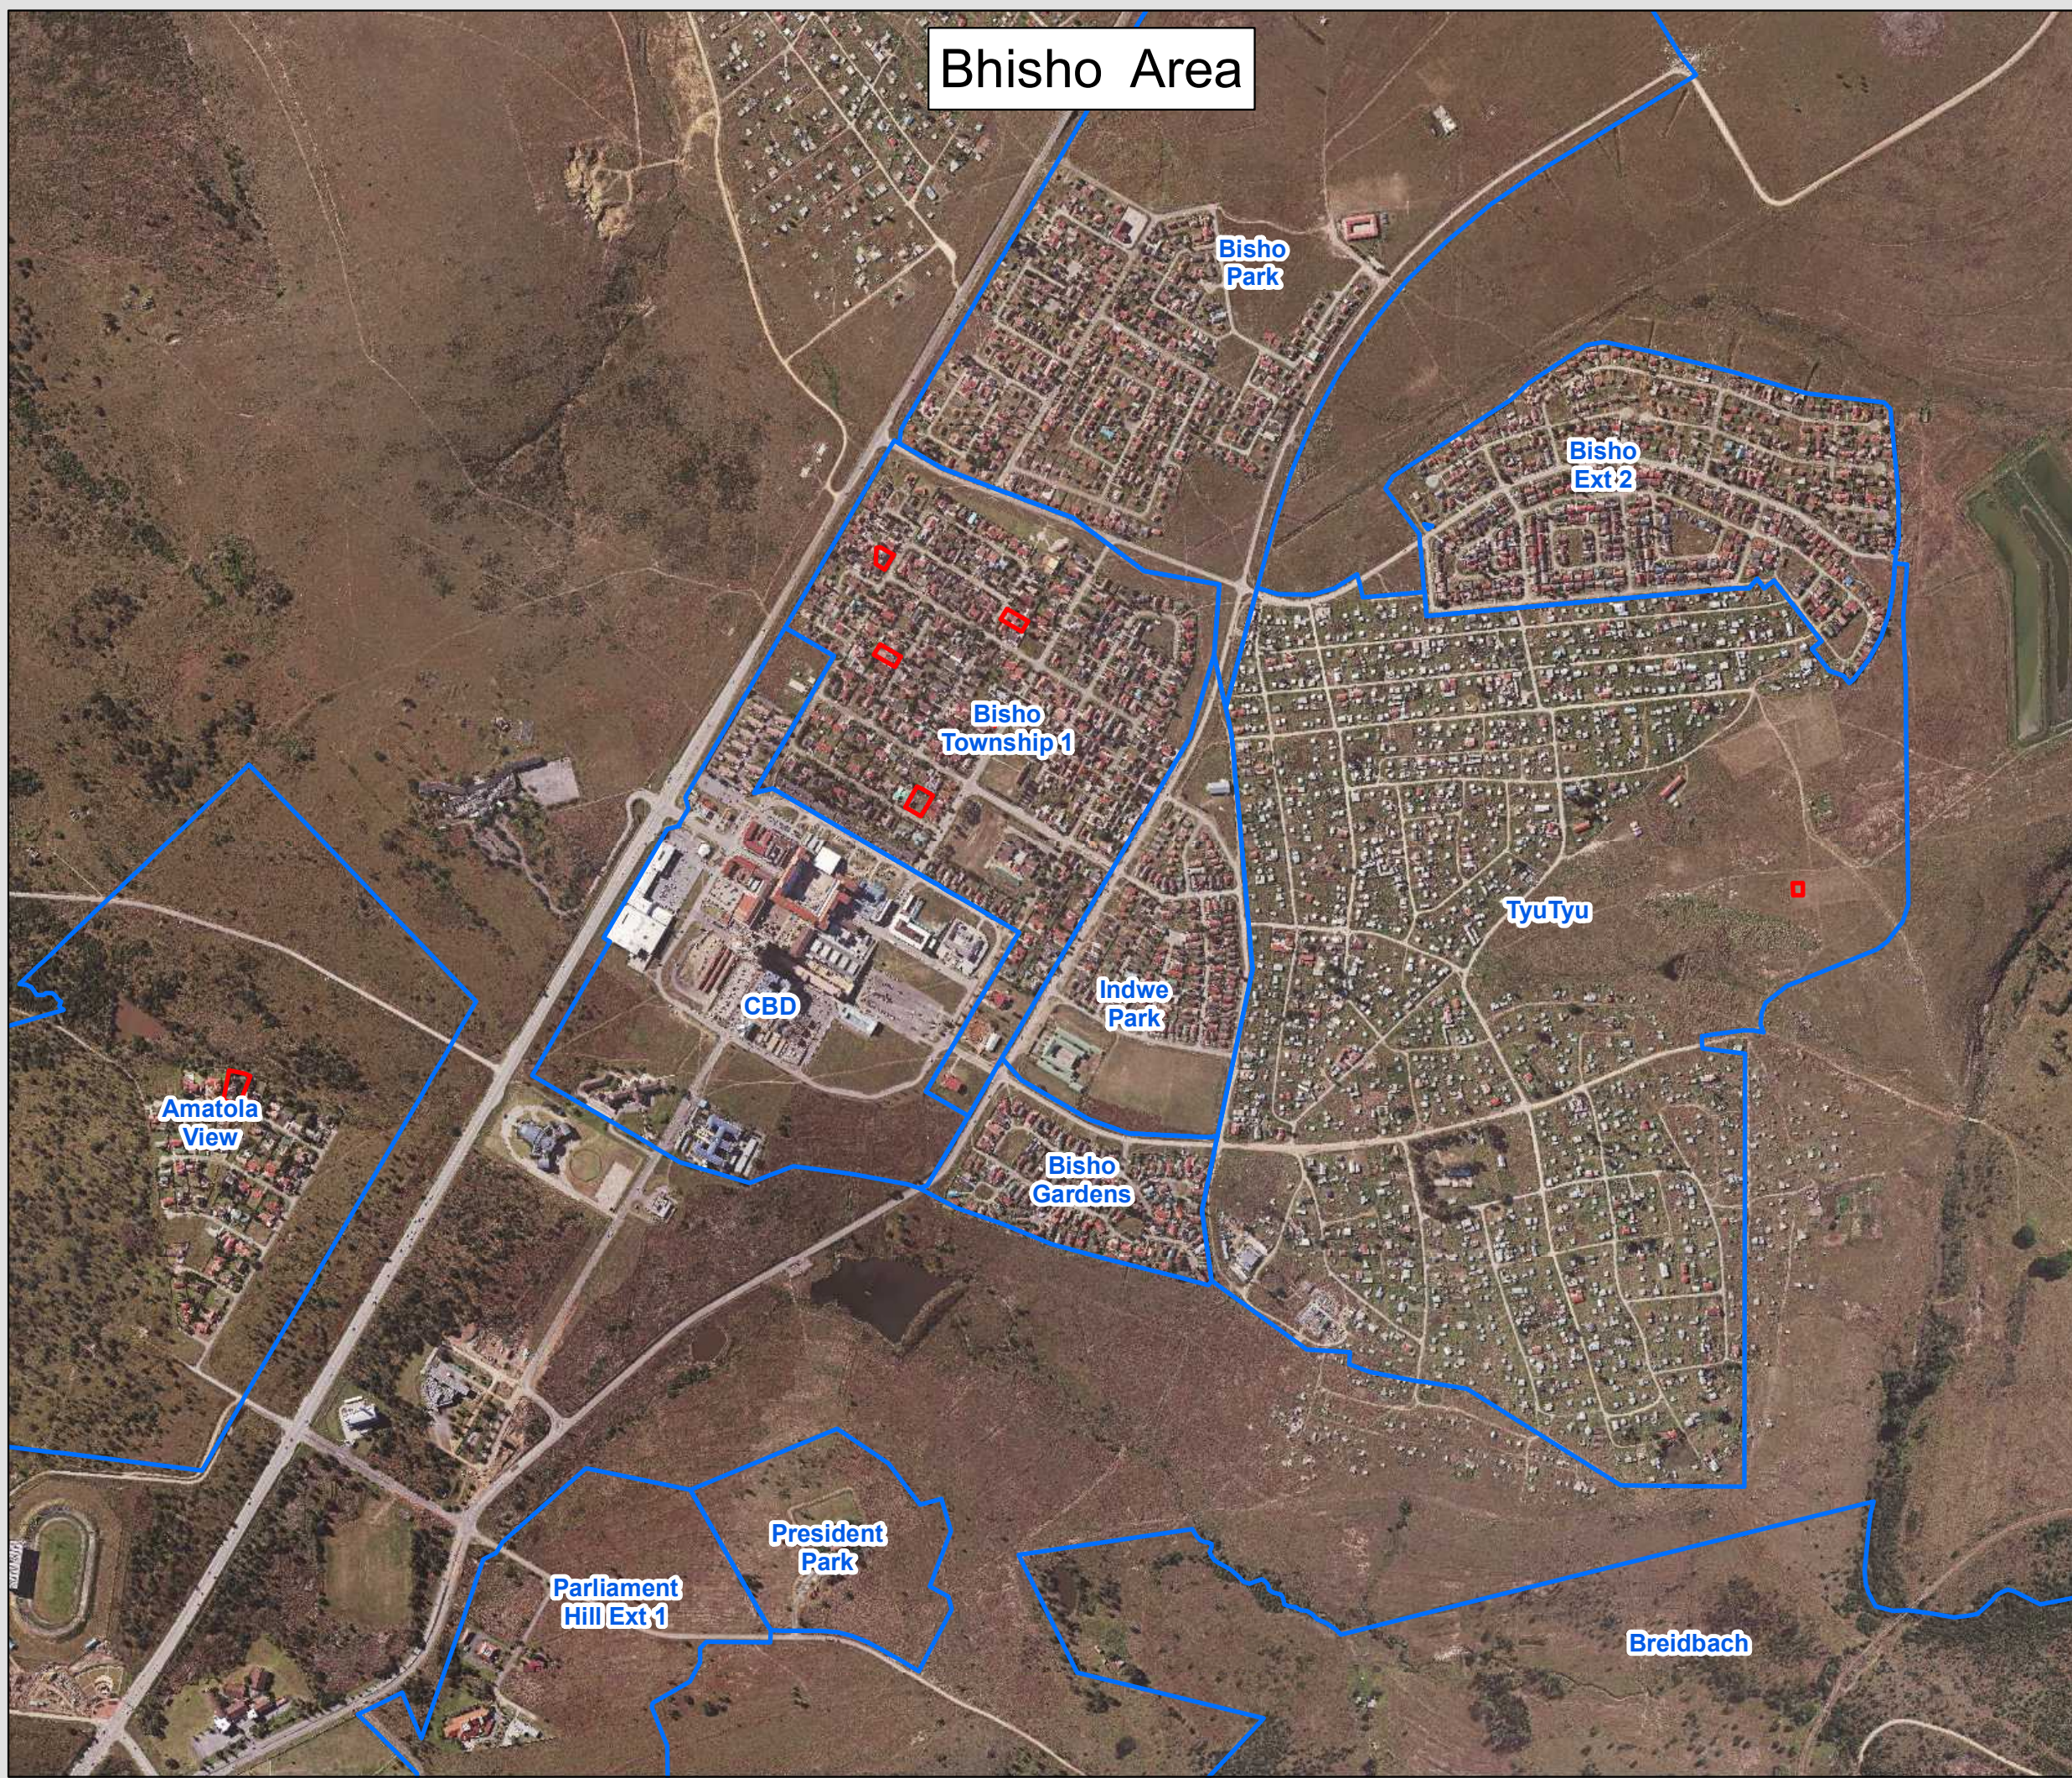

Bhisho Area

BUFFALO CITY METROPOLITAN MUNICIPALITY

DIRECTORATE OF PLANNING AND ECONOMIC DEVELOPMENT

TITLE:

GUESTHOUSES

Bhisho Area

Legend

-  Guesthouses
-  Suburbs